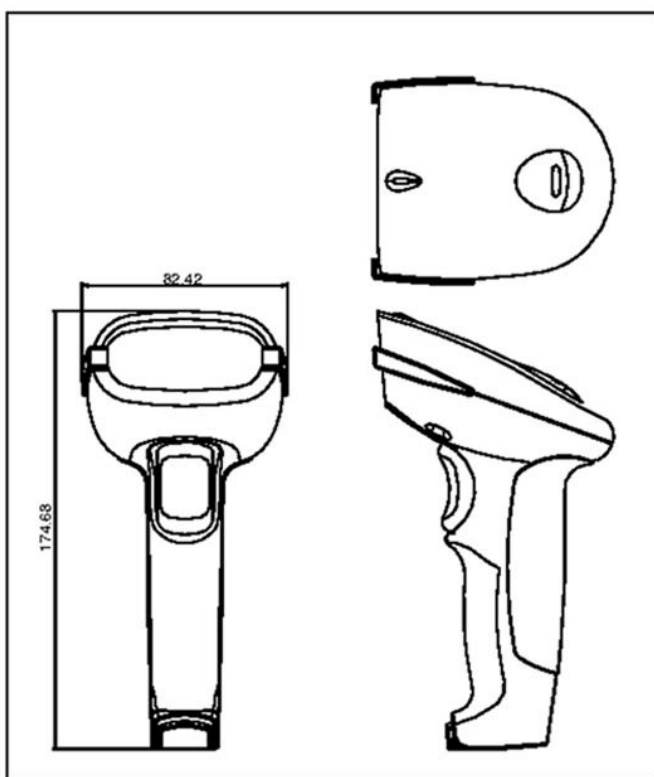

Specifications:

Optical

Resolution & Reading Depth

Series	Max. Resolution	Max. Depth for 40mil
KS-380SR	4 mil (0.1mm)	55 cm
KS-380MR	4 mil (0.1mm)	100 cm
KS-380NR	5 mil (0.125mm)	38 cm

Nominal scan rate	100 or 33 scans/sec
Wavelength	670nm±10nm
Maximum pitch	±65 degrees
Maximum skew	±50 degrees

Engineering Design

Power source	+5VDC, ±10%
Processor	Intel 80C31
Decoder	Proprietary
Body Material	ABS
Current Consumption	55mA~90mA(max.) for undecoded
Weight	140g (without cable)
Shock Resistance	1 meter drop onto concret

Readable Barcodes

Code 39, Full ASCII Code 39, UPC/EAN/JAN, CODABAR, Interleaved 2/5, Code 128, Code 11, Code 93, MSI/PLESSEY, Code 4, China Postage Code, and etc.
Special code can be requested.

Operating Environment

Operating Temperature	0°C to 50°C
Storage Temperature	-20°C to 65°C
Relative Humidity	5% to 95% noncondensing
EMI Emission	FCC class A
Ambient Light	3,000 to 8,000 lux
Connectivity	DB9, DB25, AMP, RJ-45, RJ-11, DIN 5

Dimensions:

Series

KS-380SR	Normal Range ≥ 55 cm
KS-380MR	Middle Range ≥ 100 cm
KS-380NR	Normal Range ≥ 38 cm

Models - by interfaces

KS-380-T	Undecoded model with TTL Output
KS-380-W	Wand-emulation with built-in decoder
KS-380-R	RS-232 interface with built-in decoder
KS-380-K	Keyboard wedge with built-in decoder
KS-380-K/R/W	Keyboard/RS-232/Wand, Three-in-One
KS-380-U	USB interface with built-in decoder