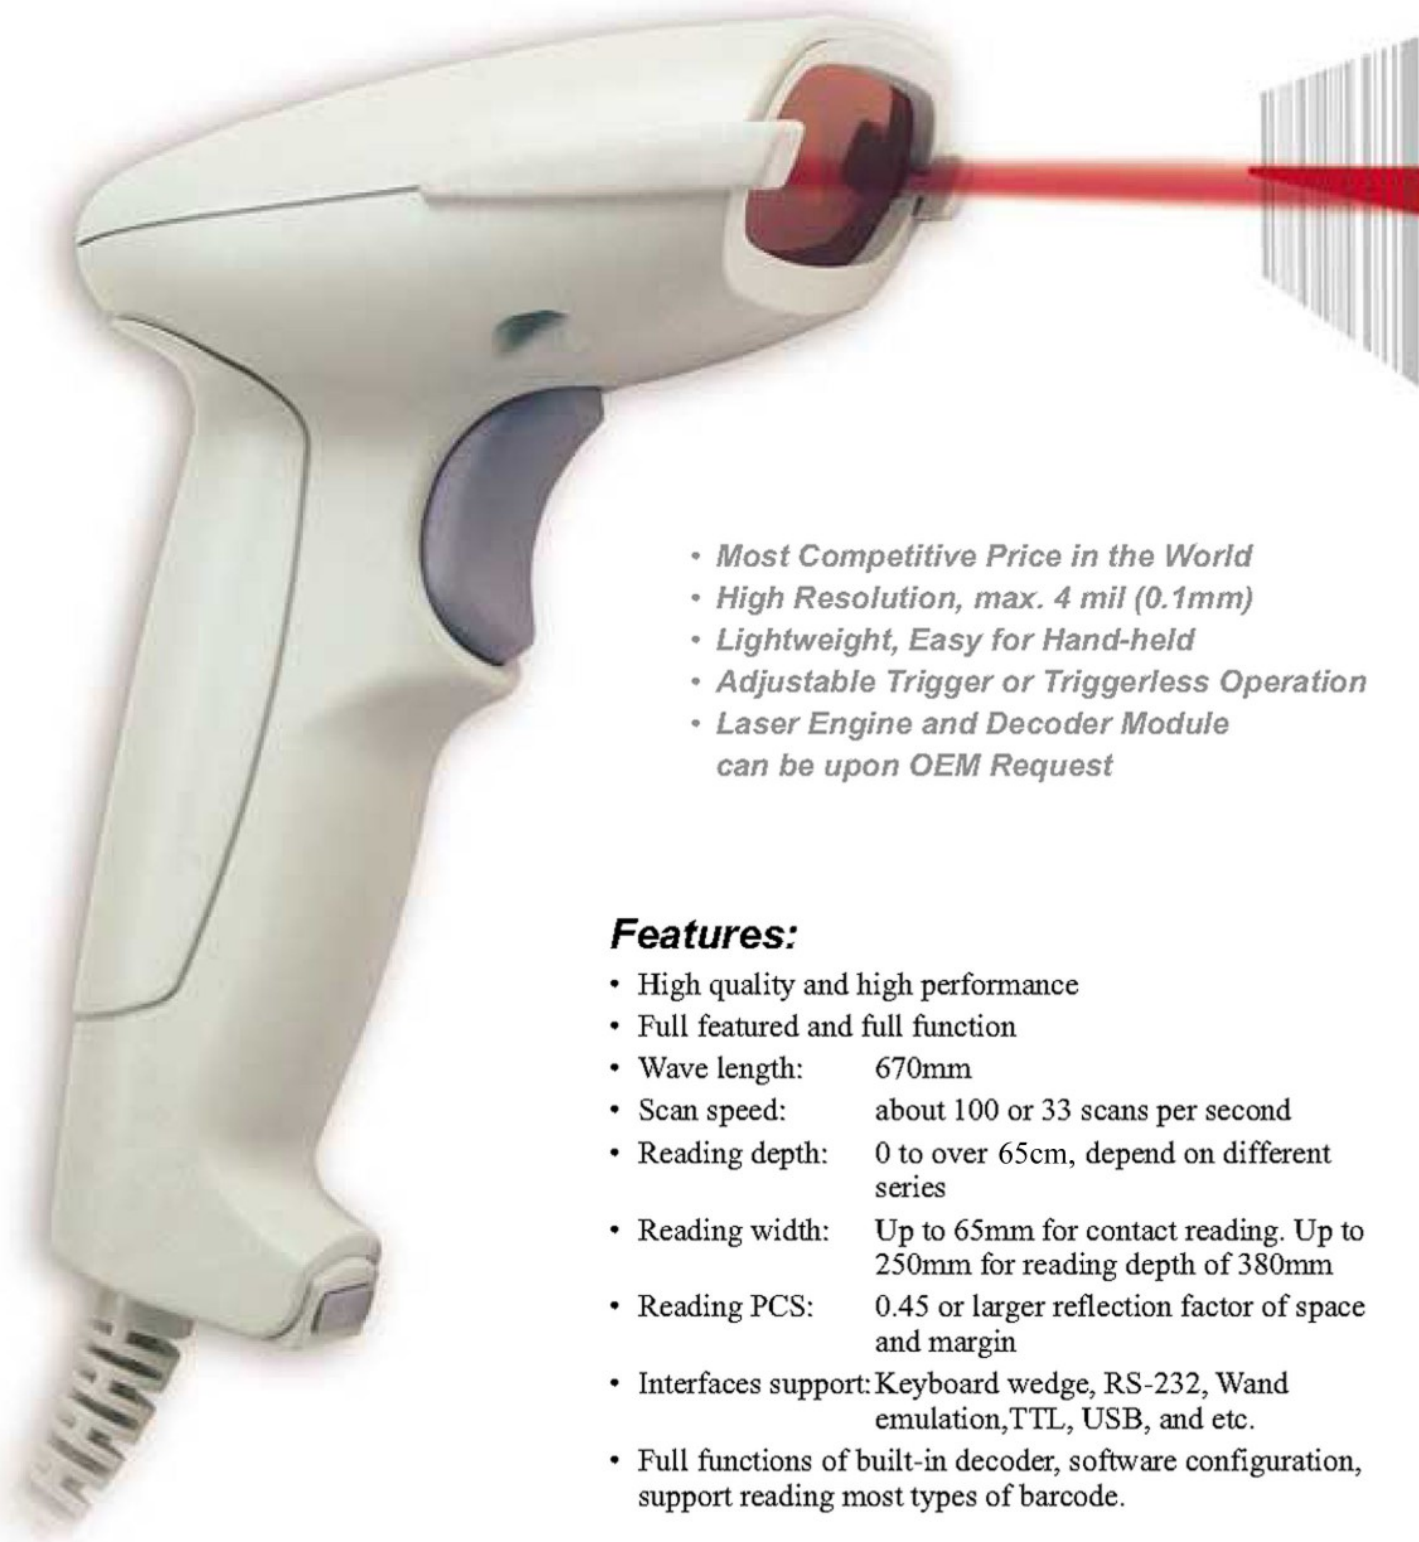

KS-380 Series

Barcode Laser Scanner

• Barcode Hand-held Laser Scanner with High Performance

- *Most Competitive Price in the World*
- *High Resolution, max. 4 mil (0.1mm)*
- *Lightweight, Easy for Hand-held*
- *Adjustable Trigger or Triggerless Operation*
- *Laser Engine and Decoder Module can be upon OEM Request*

Features:

- High quality and high performance
- Full featured and full function
- Wave length: 670nm
- Scan speed: about 100 or 33 scans per second
- Reading depth: 0 to over 65cm, depend on different series
- Reading width: Up to 65mm for contact reading. Up to 250mm for reading depth of 380mm
- Reading PCS: 0.45 or larger reflection factor of space and margin
- Interfaces support: Keyboard wedge, RS-232, Wand emulation, TTL, USB, and etc.
- Full functions of built-in decoder, software configuration, support reading most types of barcode.

Specifications:

Optical

Resolution & Reading Depth

Series	Max. Resolution	Max. Depth for 40mil
KS-380SR	4 mil (0.1mm)	55 cm
KS-380MR	4 mil (0.1mm)	100 cm
KS-380NR	5 mil (0.125mm)	38 cm

Nominal scan rate	100 or 33 scans/sec
Wavelength	670nm±10nm
Maximum pitch	±65 degrees
Maximum skew	±50 degrees

Engineering Design

Power source	+5VDC, ±10%
Processor	Intel 80C31
Decoder	Proprietary
Body Material	ABS
Current Consumption	55mA~90mA(max.) for undecoded
Weight	140g (without cable)
Shock Resistance	1 meter drop onto concret